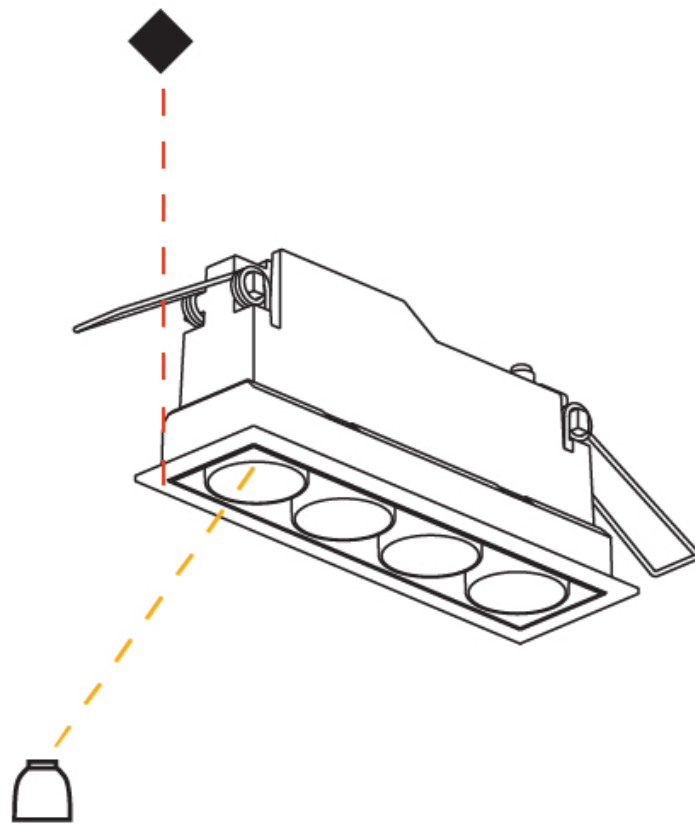

MAGIQ 4 CELL RECESSED

A35142-

PROJECT _____

TYPE _____

SPECIFIER _____

QUANTITY _____

DATE _____