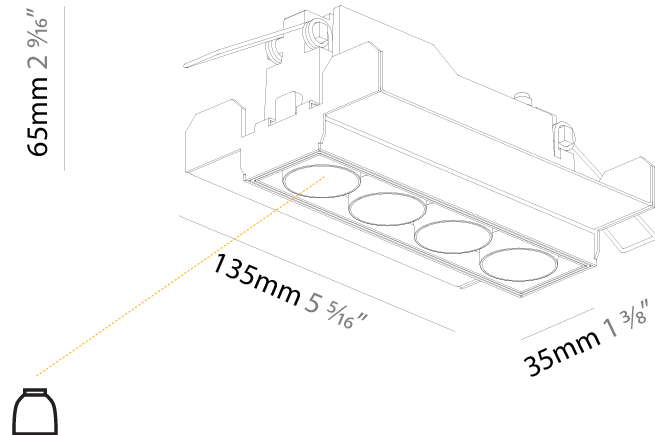

GENERAL

Series: Magiq
 Subseries: Magiq 4 Cell
 Brand: Prolicht
 Division: Architectural
 Mounting Type: Recessed
 Mounting Location: Ceiling
 Subcategory: Downlight

PHYSICAL

Shape: Rectangle
 Length (mm): 145
 Length (in): 5 ¹¹/₁₆
 Width (mm): 45
 Width (in): 1 ³/₄
 Height (mm): 64
 Height (in): 2 ¹/₂
 Ceiling Thickness (mm): 10 / 12.5 / 15 / 25 / 30
 Ceiling Thickness (in): 3/8 or 1/2 or 9/16 or 1 or 1 3/16
 Min. Recessing Depth (mm): 100
 Min. Recessing Depth (in): 3 ¹⁵/₁₆
 Light Distribution: Downlight
 Weight (kg): 0.265
 Weight (lbs): 0.58
 Fixture Finish: SSR / BKV / CWI / CRY / HAB / UFT / ITA / RUA / FTG / MYG / LOD / PUS / FRO / FUP / KIA / POP / BLS / SPG / MEY / GOH / GUM / CHC / COM / ABZ / JAG / OBR / MOS / ROR
 Holder Finish: WHI / BLK
 Fixture Material: Aluminum Die Cast
 Cut-out Measurements: 138mm / 5 7/16" x 38mm / 1 1/2"

GENERAL

Series: Magiq
 Subseries: Magiq 4 Cell
 Brand: Prolight
 Division: Architectural
 Mounting Type: Trimless
 Mounting Location: Ceiling
 Subcategory: Downlight

PHYSICAL

Shape: Rectangle
 Length (mm): 135
 Length (in): 5 ⁵/₁₆
 Width (mm): 35
 Width (in): 1 ³/₈
 Height (mm): 65
 Height (in): 2 ⁹/₁₆
 Ceiling Thickness (mm): 12.5
 Ceiling Thickness (in): 1/2
 Min. Recessing Depth (mm): 100
 Min. Recessing Depth (in): 3 ¹⁵/₁₆
 Light Distribution: Downlight
 Weight (kg): 0.403
 Weight (lbs): 0.89
 Fixture Finish: BLK / WHI
 Fixture Material: Aluminum Die Cast
 Cut-out Measurements: 142mm / 5 9/16" x 42mm / 1 5/8"
 Upon Request: Unique Ceiling Thickness

OPTICAL

Reflector: 8 / 18 / 34
 Upon Request: Special Beam Angles

RATINGS AND CERTIFICATIONS

Certified By: CSA Certified to UL and CSA Standards
 IP rating: IP20

100mm
3 15/16"

12 1/2 mm
1/2"

142mm x 42mm
5 9/16" x 1 5/8"